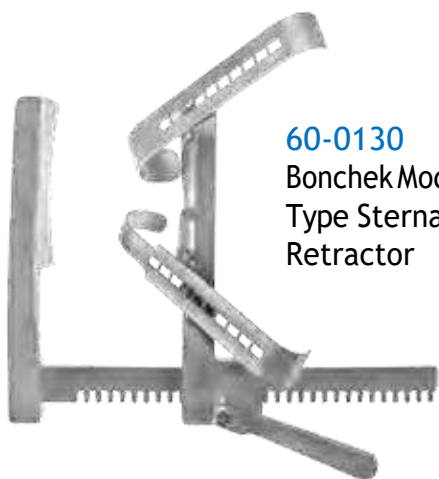

Toll Free: 800-210-2677

Phone: 540-832-5000

Fax: 540-832-5515

Email: inquiry@bossinst.com

www.bossinst.com

MIS Retractors and Rib Spreaders

60-0130

Bonchek Modified Carpentier
Type Sternal/Atrial Valve
Retractor

60-1008

Mini-Finochietto
Retractor

60-0210

Mini-Thoracotomy Retractor
strong spreading bar

60-1900

DeBakey Rib Spreader
adult