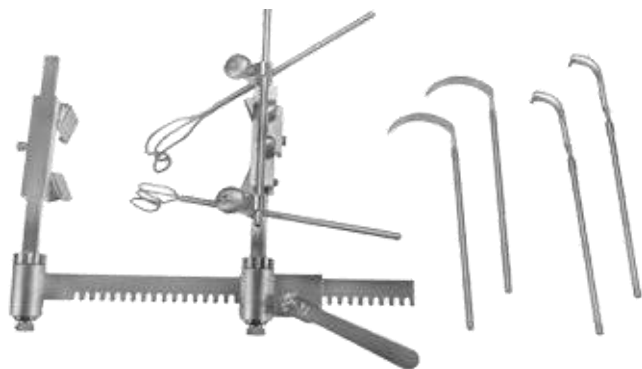

60-2183
Resano Valve
Grasping Forcep
7" (18cm)

65-5035T
LightTouch™ Tissue
Forcep, Titanium
7 1/2" (19cm)

65-2236
DeBakey Vascular
Tissue Forcep
7 3/4" (20cm)

65-5027 60-2183 65-5035T 65-2236

Forceps

I.M.A. / Valve Retractors

60-0140

Chaux Sternal - I.M.A. / Valve Retractor, Complete
Includes: 60-0143 Chaux Retractor,
60-0150 Valve Retractor Set and 60-0146 Blade Assembly

60-0100

Boss Valve Retractor Set

BOSS

INSTRUMENTS LTD

104 Sommerfield Drive
Gordonsville, VA 22942 USA