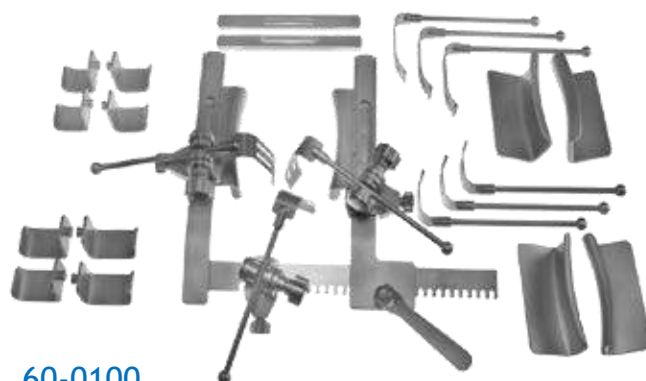

60-2183
Resano Valve
Grasping Forcep
7" (18cm)

65-5035T
LightTouch™ Tissue
Forcep, Titanium
7 1/2" (19cm)

65-2236
DeBakey Vascular
Tissue Forcep
7 3/4" (20cm)

65-5027 60-2183 65-5035T 65-2236

Forceps

I.M.A. / Valve Retractors

60-0140

Chaux Sternal - I.M.A. / Valve Retractor, Complete
Includes: 60-0143 Chaux Retractor,
60-0150 Valve Retractor Set and 60-0146 Blade Assembly

60-0100

Boss Valve Retractor Set

BOSS

INSTRUMENTS LTD

104 Sommerfield Drive
Gordonsville, VA 22942 USA