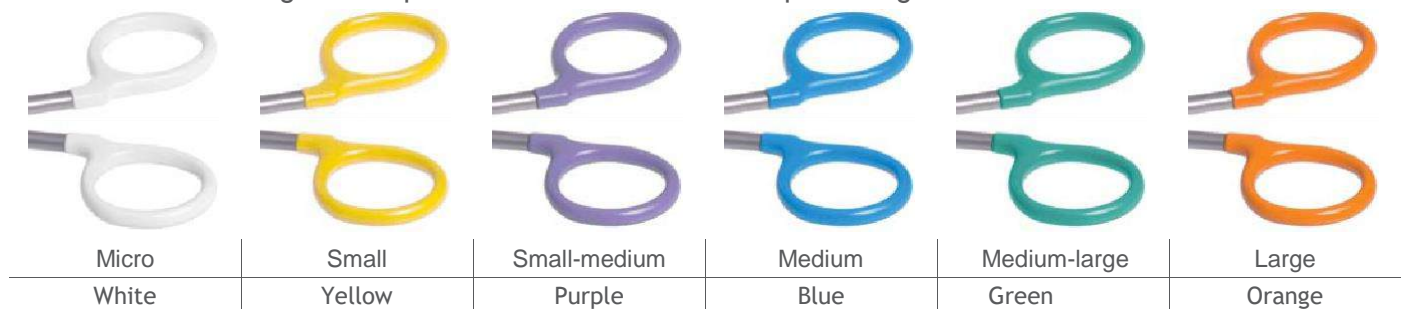

CLIP FORCEPS

The colour of the rings correspond to the colours of the clip-cartridges

Clips for Pilling / Weck

Length	Jaw	Micro White	Small Yellow	Small-medium Purple	Medium Blue	Medium-large Green	Large Orange
15 cm / 6"	25°	G900-151	G901-151	G902-151	G903-151	-	-
19 cm / 7 1/2"	25°	G900-191	G901-191	G902-191	G903-191	G904-191	G905-191
19 cm / 7 1/2"	65°	-	G901-192	G902-192	G903-192	G904-192	G905-192
28 cm / 11"	25°	-	G901-281	G902-281	G903-281	G904-281	G905-281
28 cm / 11"	65°	-	G901-282	G902-282	G903-282	G904-282	G905-282

Clips for Ethicon

Length	Small Blue	Medium Silver	Medium-large Green	Large Yellow
15 cm / 6"	G901-151ET	G903-151ET	-	-
19 cm / 7 1/2"	G901-191ET	G903-191ET	G904-191ET	G905-191ET
28 cm / 11"	-	G903-281ET	G904-281ET	G905-281ET

Clips for Horizon

Length	Small Yellow	Medium Blue	Medium-large Green	Large Orange
15 cm / 6"	G901-151HO	G903-151HO	-	-
19 cm / 7 1/2"	G901-191HO	G903-191HO	G904-191HO	G905-191HO
28 cm / 11"	-	G903-281HO	G904-281HO	-